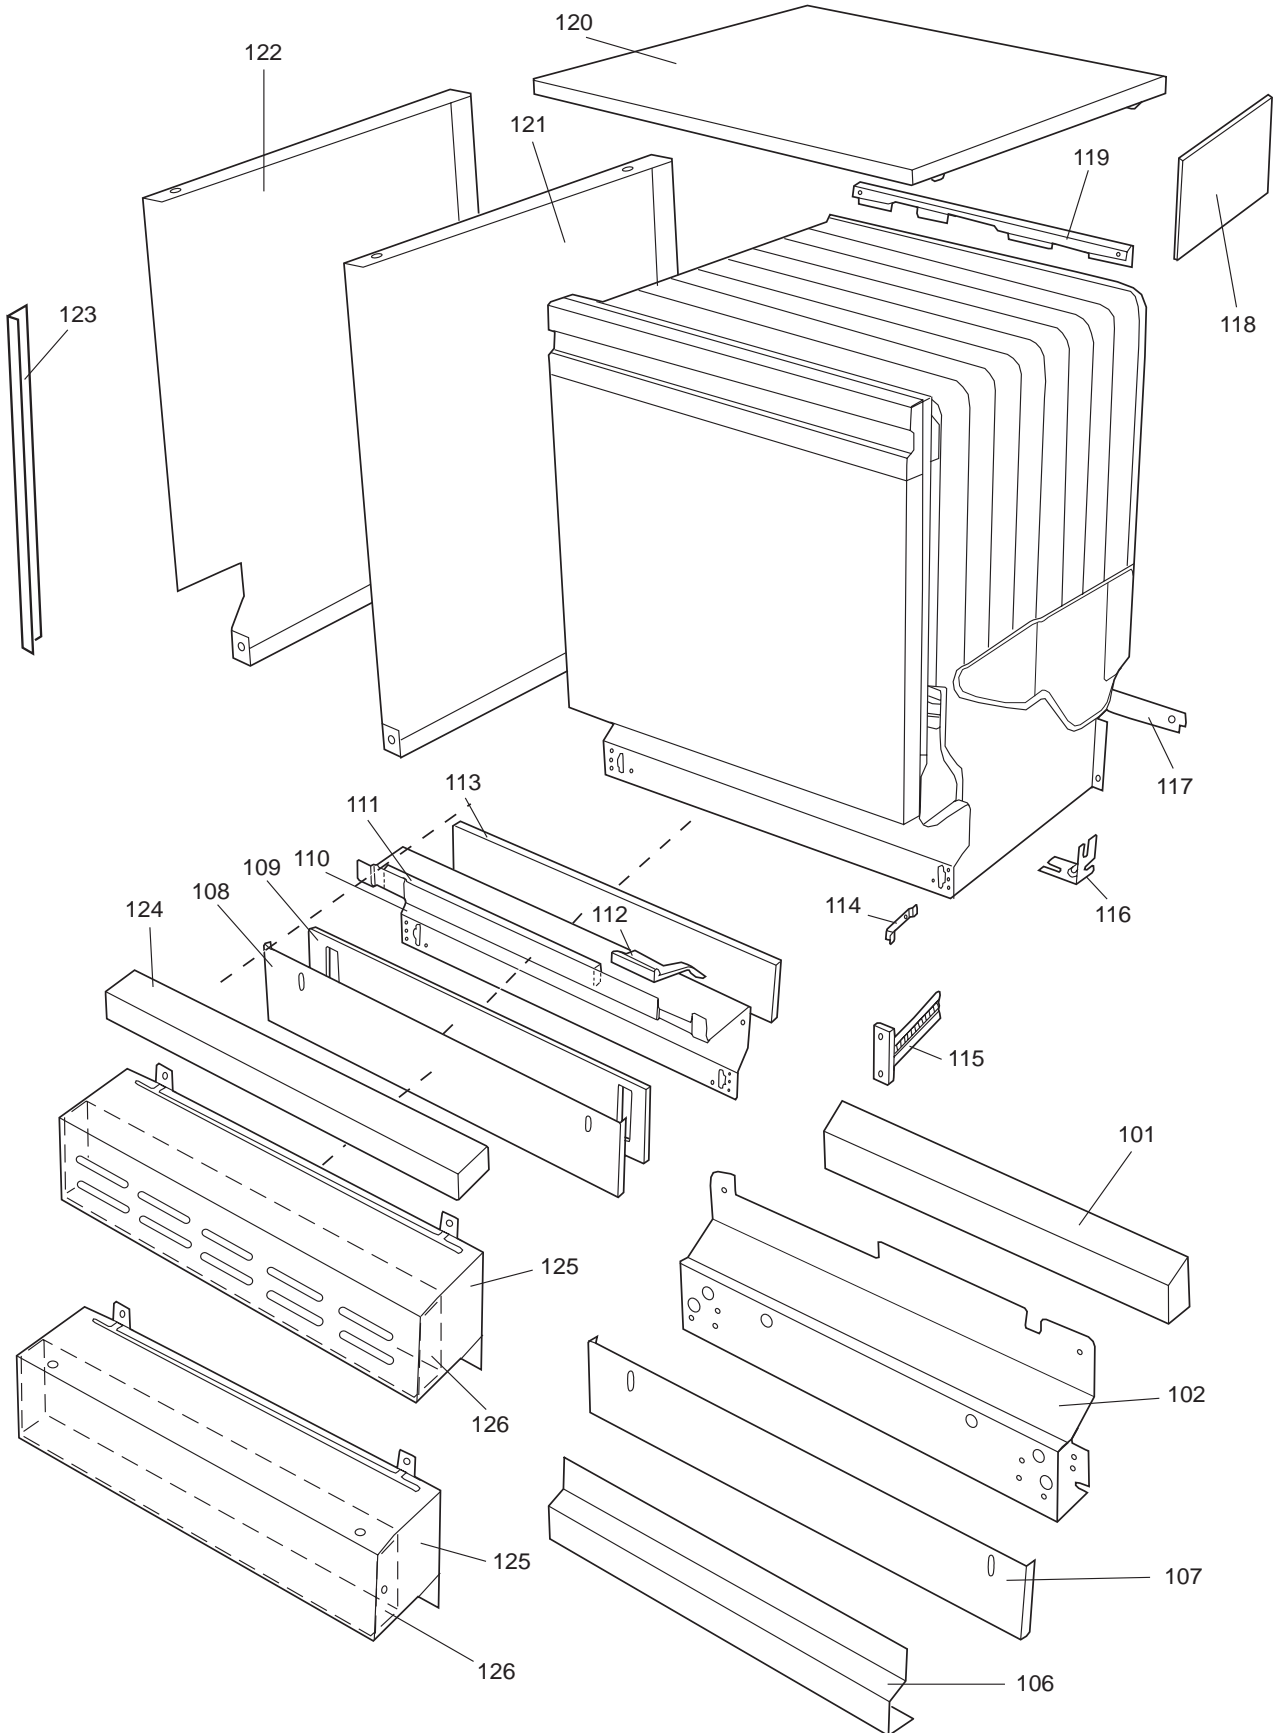

Datum
2003-03-24
Date

YTTERHÖLJE

CASING AND RELATED PARTS

Casing and related parts

ASKO, D1976 US - M-Grey SI (DW955)

Pos	Spare part No.	Description	Qty	Comment
107	8057528-81	Kick Plate Low Grey Metal	1 Pcs	
107	8073566-81	Toe Kick Mettalic	1 Pcs	
107	8073566	KICKING PLATE LOW	1 Pc's	
107-a	8900944	Screw Toe Kick 20 Torx	2 Pcs	
108	8057529-81	Kick Plate High Grey Metal	1 Pcs	
108	8073567	KICKING PLATE HIGH	1 Pc's	
108	8073567-81	Toe Kick Mettalic	1 Pcs	
108-a	8900352	Screw Access Panel 05/06	2 Pcs	
108-a	8900944	Screw Toe Kick 20 Torx	2 Pcs	
108-b	8902357	Screw	2 Pcs	
109	8074585	Felt, Kick Plate '05	1 Pcs	
109	8060087	FELT KICKING Repl.by 8074585	1 Pc's	
110	8073707	Proection Plate	1 Pcs	
110	8057526	Guard Plate DW05 & 06	1 Pcs	
110-a	8902357	Screw	4 Pcs	
111	8060041	Sealing strip, protect plte	1 Pcs	
112	8058486	Drip Guard Overflow 05/06 DW	1 Pcs	
113	8058353	Sound Absorb Guard	1 Pcs	
114	8057550	Spring Adj. Bracket 05/06 DW	2 Pcs	
114	8073481-49	Spring Kicking Plate L. Gray	2 Pcs	
114-a	8902131	Screw, disc.jh 11-99	2 Pcs	
115	8057549	Bracket/Toe Kick 05/06 DW	2 Pcs	
115	8073480	Toe Kick bracket Right & Lef	2 Pcs