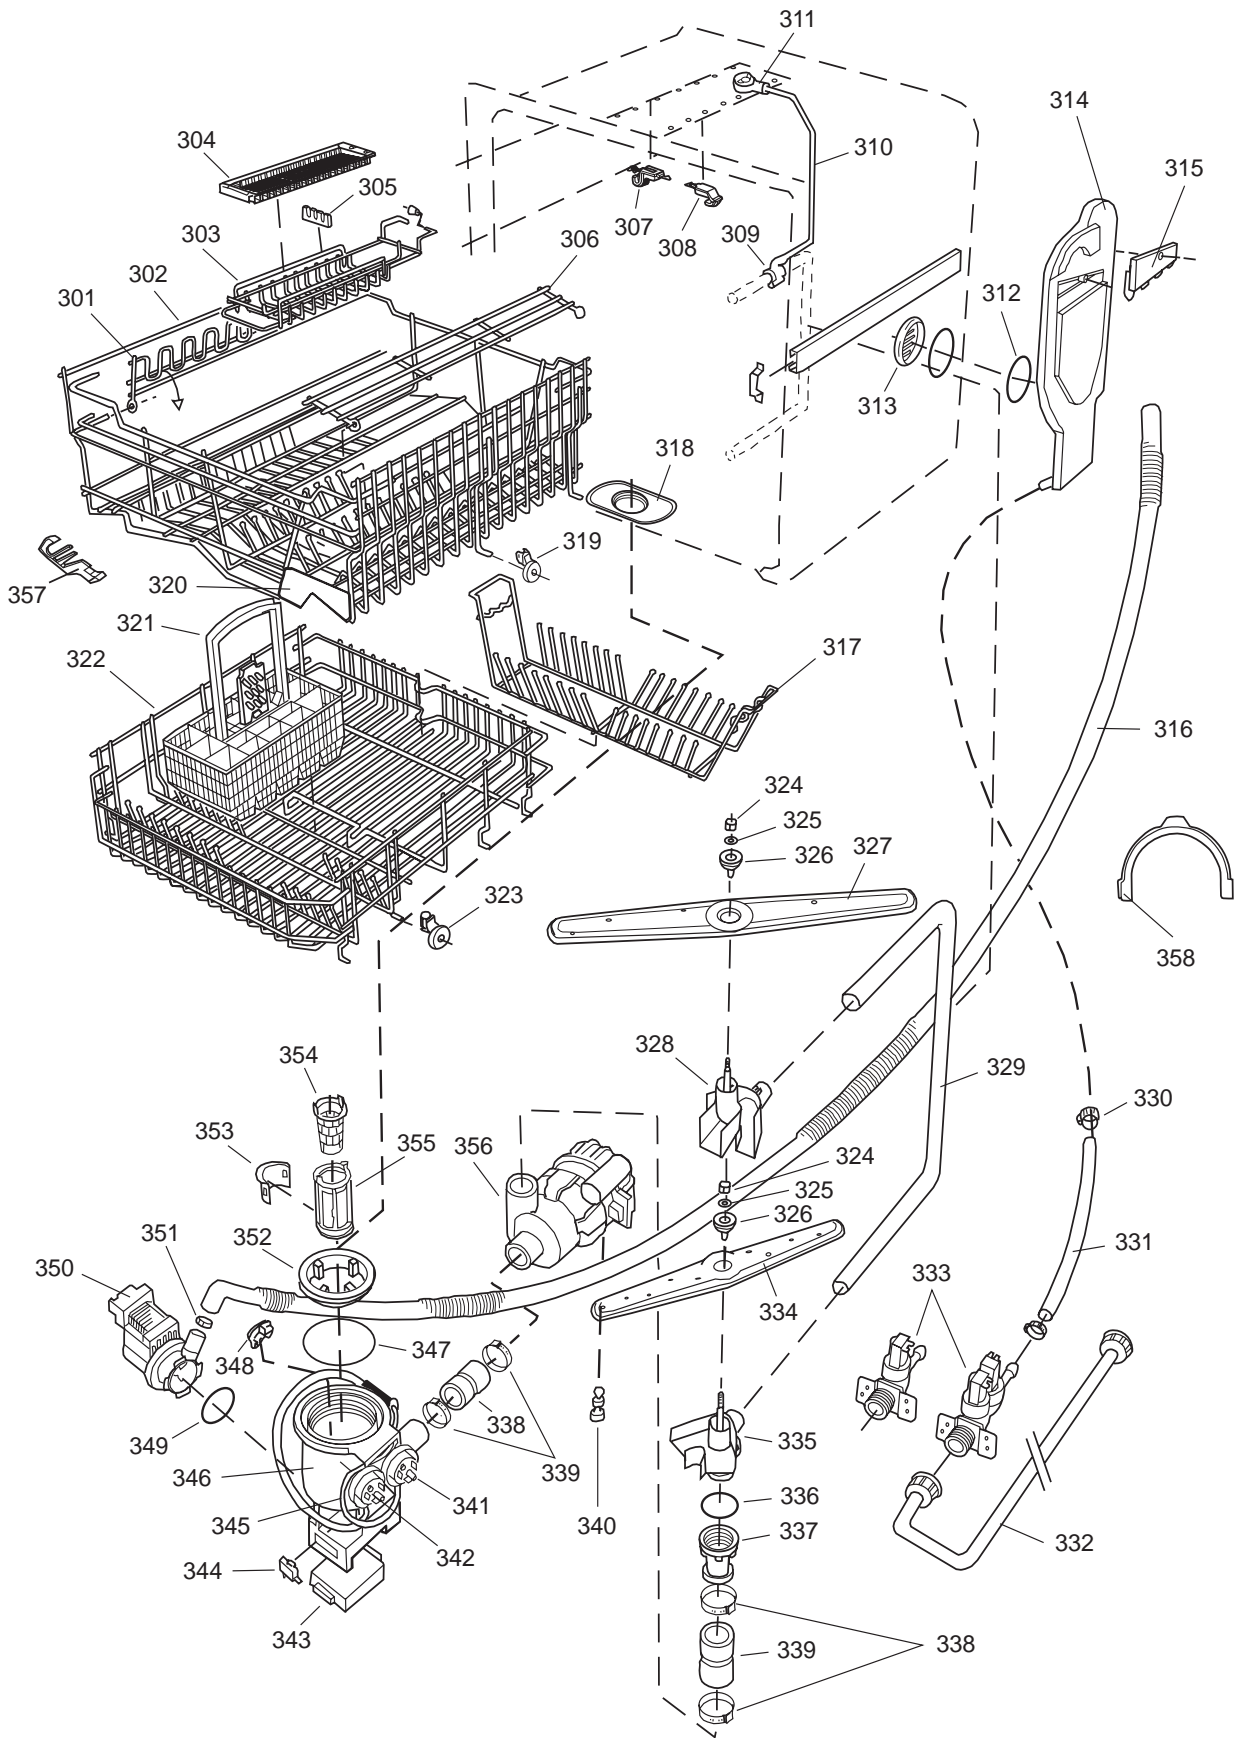

Dishwashing system

ASKO, D1976 US - M-Grey SI (DW955)

Pos	Spare part No.	Description	Qty	Comment
301	8071337-36	Cup Shelf Wine Glass 05/06 D	1 Pcs	
302	8801199-36	Rack, Upper 05 & 06 DW	1 Pcs	with cup shelf
303	8057058-36	Basket knife box 05	1 Pcs	
304	8053376-77	Long Rack - Silverware Upper	1 Pcs	
305	8057505-77	Knife Holder DW 05/06	1 Pcs	
306	8072550-36	Cup Shelf Divider	2 Pcs	
307	8057502	Clip, Upper Knife Rack DW	1 Pcs	
308	8058453	Clip, Knife Basket 1800's DW	1 Pcs	
309	8057504-77	Spray Pipe Grommet Lower Gre	1 Pcs	
310	8057500	Spray pipe 05	1 Pcs	
311	8057503-77	Spray Pipe Grommet Upper Gra	1 Pcs	
313	8057536-77	Lockring Airbreak Gray	1 Pcs	
314	8057514	Sub To 8801234	1 Pcs	
316	8075484	OUTLET HOSE NON RETURN VALVE	1 Pc's	
316	8070304	Drain Hose 05/06 DW	1 Pcs	
316-a	8052239	Hose Clamp, Squeeze	1 Pcs	
316-a	8073403	Non Return Valve	1 Pcs	
316-b	8053642	Hose Clip	1 Pcs	
318	8059740	Strainer Upper 05/06 DW	1 Pcs	
319	8058498-77	Wheel, Upper Basket 05/06 DW	4 Pcs	
321	8801089-77	Cutlery Basket 05/06 DW	1 Pcs	
322	8801200-36	Lower Basket 05/06 DW	1 Pcs	
323	8009516-77	Rack Wheels Lower 05/06 DW	8 Pcs	
324	8901262	Nut for Spray Arm 05	2 Pcs	
325	8052095	Ceramic Washer, Spray Arm 05	2 Pcs	
326	8057070-77	Spray Arm Insert 05/06 DW	2 Pcs	
327	8072695	Spray Arm - Upper 05/06 DW	1 Pcs	
328	8057068-77	Spray Pipe Bearing Upper	1 Pcs	
329	8057063-D	Spray pipe w/upper cutlery	1 Pcs	
329	8057063	Spray pipe, inner 05	1 Pcs	
330	8052189	Hose Clamp, Squeeze	2 Pcs	
331	8070622	Ruber Hose	1 Pcs	
332	8073879	Fill hose quick connect	1 Pcs	
333	8073996	Water valve dual. Ease Insta	1 Pcs	
333	8072123	Fill Valve, Double 05/06 DW.	1 Pcs	
333-a	8902087	Screw, Plastic Housing 20 To	2 Pcs	
334	8072692	Spray Arm - Lower 05/06 DW	1 Pcs	
335	8057067-77	Lower Washarm Support 05/06	1 Pcs	
336	8901755	O-Ring Seal	1 Pcs	
337	8057069	Retainer Nut SprayArm 05/06	1 Pcs	
338	8052097	Hose Clamp, Circ. Pump 05/06	4 Pcs	
339	8057484	Hose, Circ. Pump 05/06 DW	2 Pcs	
340	8055095	BUFFER, Circumpump 03/04 DW	1 Pcs	
341	8071024	Level Switch 05/06 DW	1 Pcs	
343	8057053	Subs to 8075110	1 Pcs	
344	8060068	Micro Switch,Overfill 05/06	1 Pcs	
345	8058500	Hose Pressure Sw. 05/06 DW	1 Pcs	
346	8801123	Replaces 8075197-77. Sump 05	1 Pcs	
347	8058503	O-Ring, Sump 05/06 DW	1 Pcs	
348	8057487-79	Sump Plug DW 05/06 Cleanout	1 Pcs	
349	8002584	O-Ring, Drain Pump 05/06 DW	1 Pcs	
350	8072032	Drain Pump 05/06 DW	1 Pcs	
351	8052239	Hose Clamp, Squeeze	1 Pcs	
352	8057488	Locking ring, bottom well 05	1 Pcs	
353	8058454	Cover Str. Basket 05/06 DW	1 Pcs	
354	8057972-77	Strainer Basket Grey 05/06 D	1 Pcs	
355	8057486-77	Filter, fine 05 & 06 DW	1 Pcs	
356	8071250	Circ. Pump 05/06 DW	1 Pcs	
356-a	8075380	capacitor D3000	1 Pcs	
358	8072528-77	Holder Outlet Hose	1 Pcs	

Datum

2003-03-24

Date

DISKSYSTEM

DISHWASHING SYSTEM