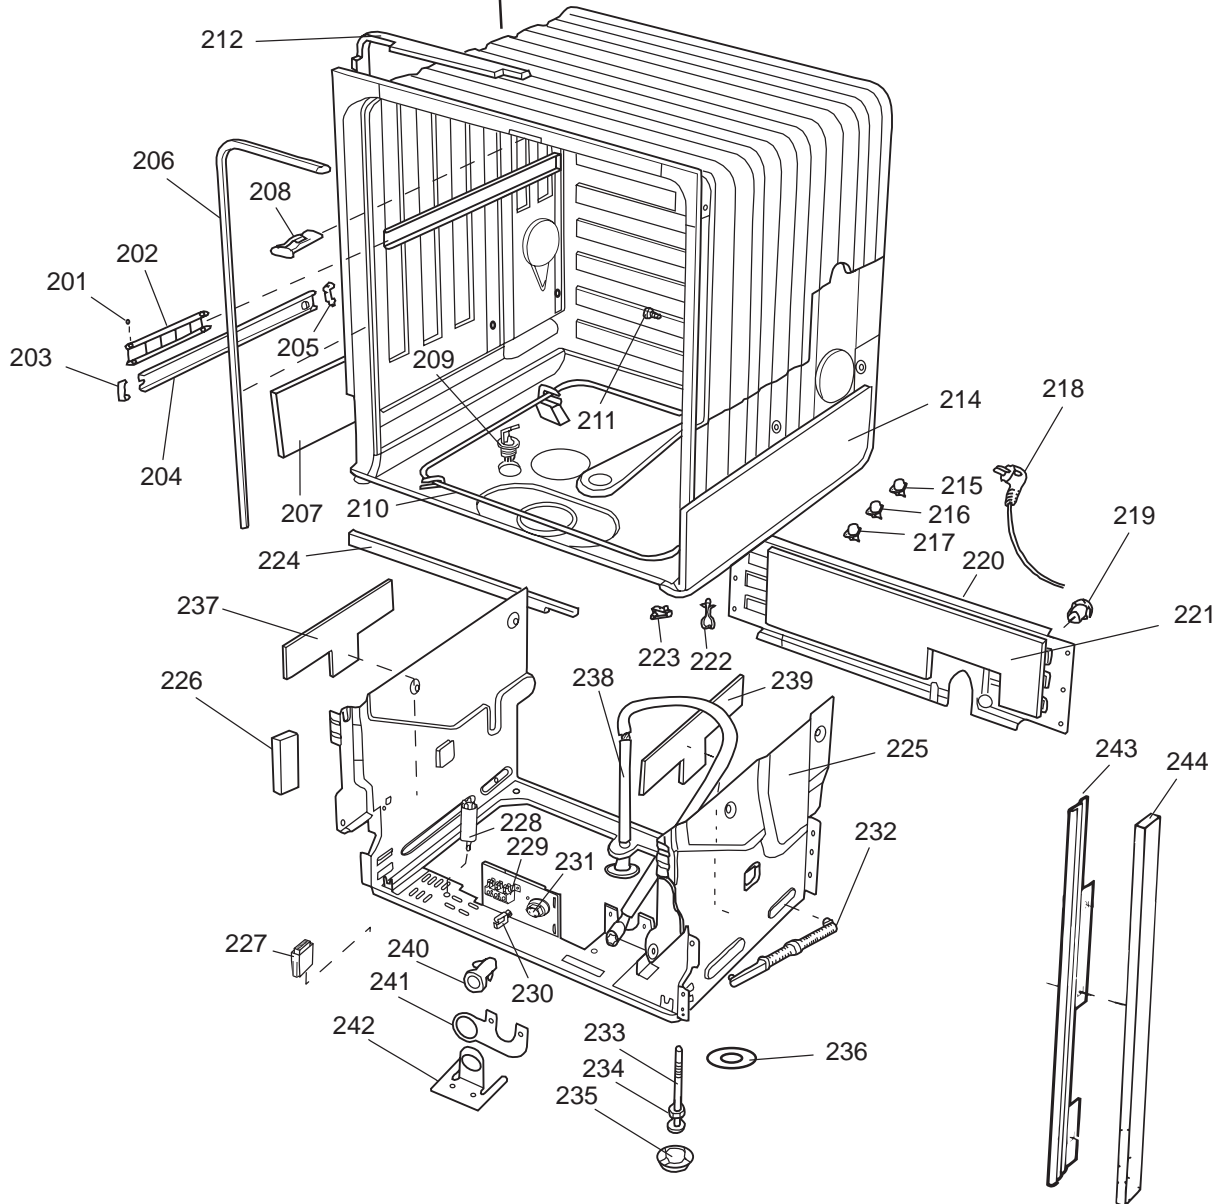

Datum

2003-03-24

Date

BEHÅLLARE

CONTAINER AND RELATED PARTS

Container and related parts

ASKO, D1976 US - M-Grey SI (DW955)

Pos	Spare part No.	Description	Qty	Comment
201	8057977	Bearing Upper Rail 05/06 DW	8 Pcs	
202	8058638-77	Ball Holder, Upper Rail DW	2 Pcs	
203	8057979-77	Rack Stop Grey 05/06 DW	2 Pcs	
204	8057052	Guide Rail '05 '06 DW	2 Pcs	
205	8057978-77	Rail Stop - Back Grey 05/06	2 Pcs	
206	8057489	Tub Seal 05/06 DW	1 Pcs	
207	8060034	Sound absorbing slab,casing	1 Pcs	
208	8801098	Lock Catch Kit 05'06 D/W	1 Pcs	
210	8002370	Protective Collar	2 Pcs	
210	8057077	Heating Element DW 05/06 140	1 Pcs	
211	8901110	Screw w/O-Ring DW 05/06 25-T	4 Pcs	
212	8060065	Sealing Strip '05	1 Pcs	
212	8060066	Sealing Strip, casing '05	1 Pcs	
214	8060035	Sound absorbing slab,casing	1 Pcs	
216	8002579	T-Stat 05/06 DW Overheat	1 Pcs	
218	8074043	Power supply cord	1 Pcs	
220	8057527	Rear plate cover	1 Pcs	
220-a	8902357	Screw	5 Pcs	
222	8070142	Cable holder, rear 05	1 Pcs	
223	8058495	Cable holder, door 05	1 Pcs	
224	8060033	Sound Absorb	1 Pcs	
225	8057523	Bottom and Side support '05	1 Pcs	
225	8074566	Bottom Outer	1 Pcs	If equipt with 3-feet
226	8060038	Sound absorb, slab motor '05	2 Pcs	
228	8058558	RFI 05/06 WM	1 Pcs	
229	8050251	Terminal Block DW All	1 Pcs	
229-a	8900357	Screw, terminal block	1 Pcs	
230	8059991	Cable holder, supply line 05	1 Pcs	
231	8006948	Grommet	1 Pcs	
232	8060232-77	Door Spring - Heavy Duty DW	2 Pcs	
233	8057062	Subs to 8074877	4 Pcs	
233	8074877	Foot	2 Pcs	
234	8901156	Nut, Levelling Legs	2 Pcs	
235	8051957	Slide, foot 02 DW	3 Pcs	
236	8072119	Washer	4 Pcs	
238	8073647	Foot Adjustable from Front C	1 Pcs	
239	8058352	Sound Absorb Outer	2 Pcs	
245	8054916	Reflector, light DW	1 Pcs	
246	8054915	Protection Lamp	1 Pcs	
247	8053087	Interior Light, Housing All	1 Pcs	
247-a	8901097	Screw, Terminal	1 Pcs	
247-b	8901242	Nut	1 Pcs	
247-c	8901413	Lock Washer, laundry tops	1 Pcs	
248	8901763	O-Ring, Interior Light All D	1 Pcs	
249	8053086	Lock Ring Light 05/06 DW	1 Pcs	
250	8901592	Filter Dryer Clip	2 Pcs	
251	8055148	Interior Light Bulb DW	1 Pcs	
252	8059968	Cable channel, light 05	1 Pcs	
253	8058469	Micro switch, light 05	1 Pcs	
254	8054907	BRACKET, LAMP SWITCH	1 Pcs	
254-a	8902087	Screw, Plastic Housing 20 To	1 Pcs